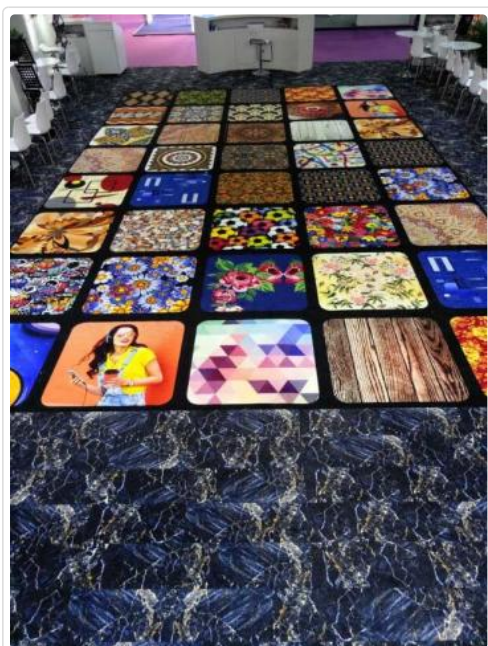

Domotex Asia / Chinafloor2017

COLARIS CARPET INKJET PRINTING

From 21st to 23rd of March 2017, the **Domotex Asia / Chinafloor** exhibition was held at the SNIEC, **Shanghai New International Exhibition Center** at Shanghai Pudong (China). **DOMOTEX Asia / CHINAFLOOR** is the leading flooring trade exhibition in the Asean / Pacific region and the second largest exhibition of its kind worldwide.

SDS, Beijing Shengdisen Science & Trading Co. Ltd., is the Number One solution supplier for the carpet manufacturing industry.

Worldwide known companies: **ZIMMER AUSTRIA**, TuftCo, Stäubli, Power-heat-set and Sellers joined the same both. These machinery manufacturers are offering the complete range of carpet printing equipment in China.

The **SDS** booth has been furnished with an interesting design combination of two different carpet constructions. They have all been printed with **COLARIS.INKJET PRINT** technology from **ZIMMER AUSTRIA**, at their customer **PXL Carpets** in Belgium.

Definition, clarity of designs, color strength and the deep penetration of ink on such a high quality carpet (1000g / 500g? impressed carpet manufacturers?visitors and the competing machine manufacturers alike.

COLARIS. TECHNOLOGY has the potential to become the industry standard for printing carpet tiles, needle punch carpets for exhibition but also high quality contract carpets.

The industry will see further results from **COLARIS.PRINT LINES** which will be put in operation in Iran, India, France, China, Germany, Belgium, Austria...etc...